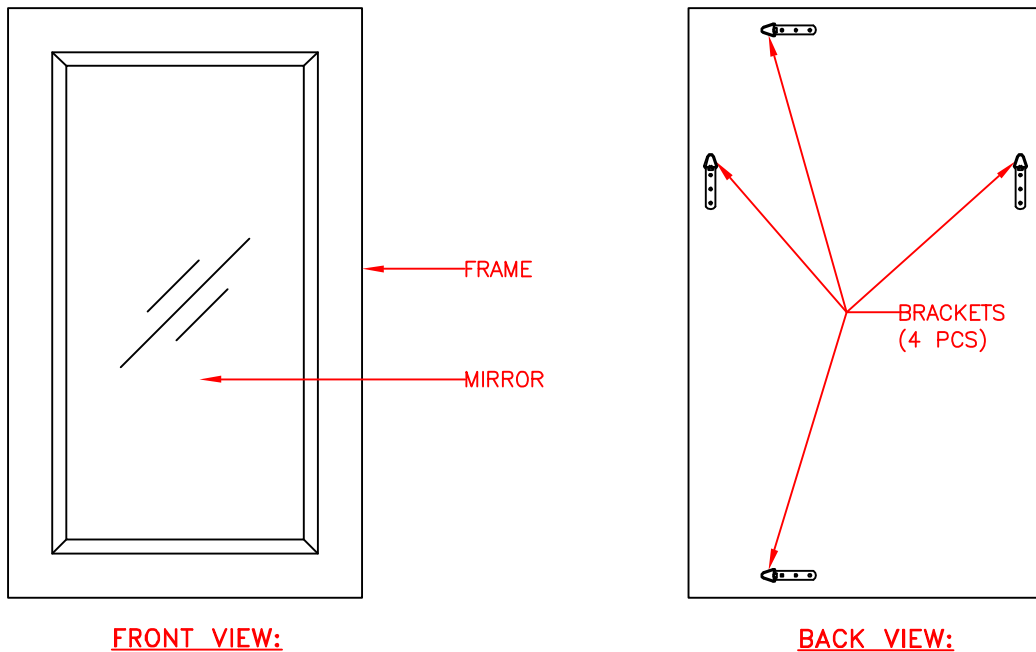

MODEL: 60095

PACKING DIAGRAM

* THIS MIRROR CAN BE MOUNTED VERTICALLY OR HORIZONTALLY.

ASSEMBLY INSTRUCTIONS

READ AND SAVE THESE INSTRUCTIONS

UNPACK THE MIRROR

YOU SHOULD HAVE RECEIVED A MIRROR IN THE PACKAGE, TO PROTECT THE FINISH, PLACE THE MIRROR ON A SOFT SURFACE.

MOUNT THE MIRROR

1. INSTALL WALL ANCHORS IN WALL AND HANG MIRROR SECURELY ON BRACKETS.

NOTE:

* THIS MIRROR CAN BE MOUNTED VERTICALLY OR HORIZONTALLY.

** HARDWARE NOT INCLUDED. CONTACT YOUR LOCAL HARDWARE PROFESSIONAL TO CHOOSE AN ATTACHMENT MECHANISM APPROPRIATE FOR YOUR WALL.