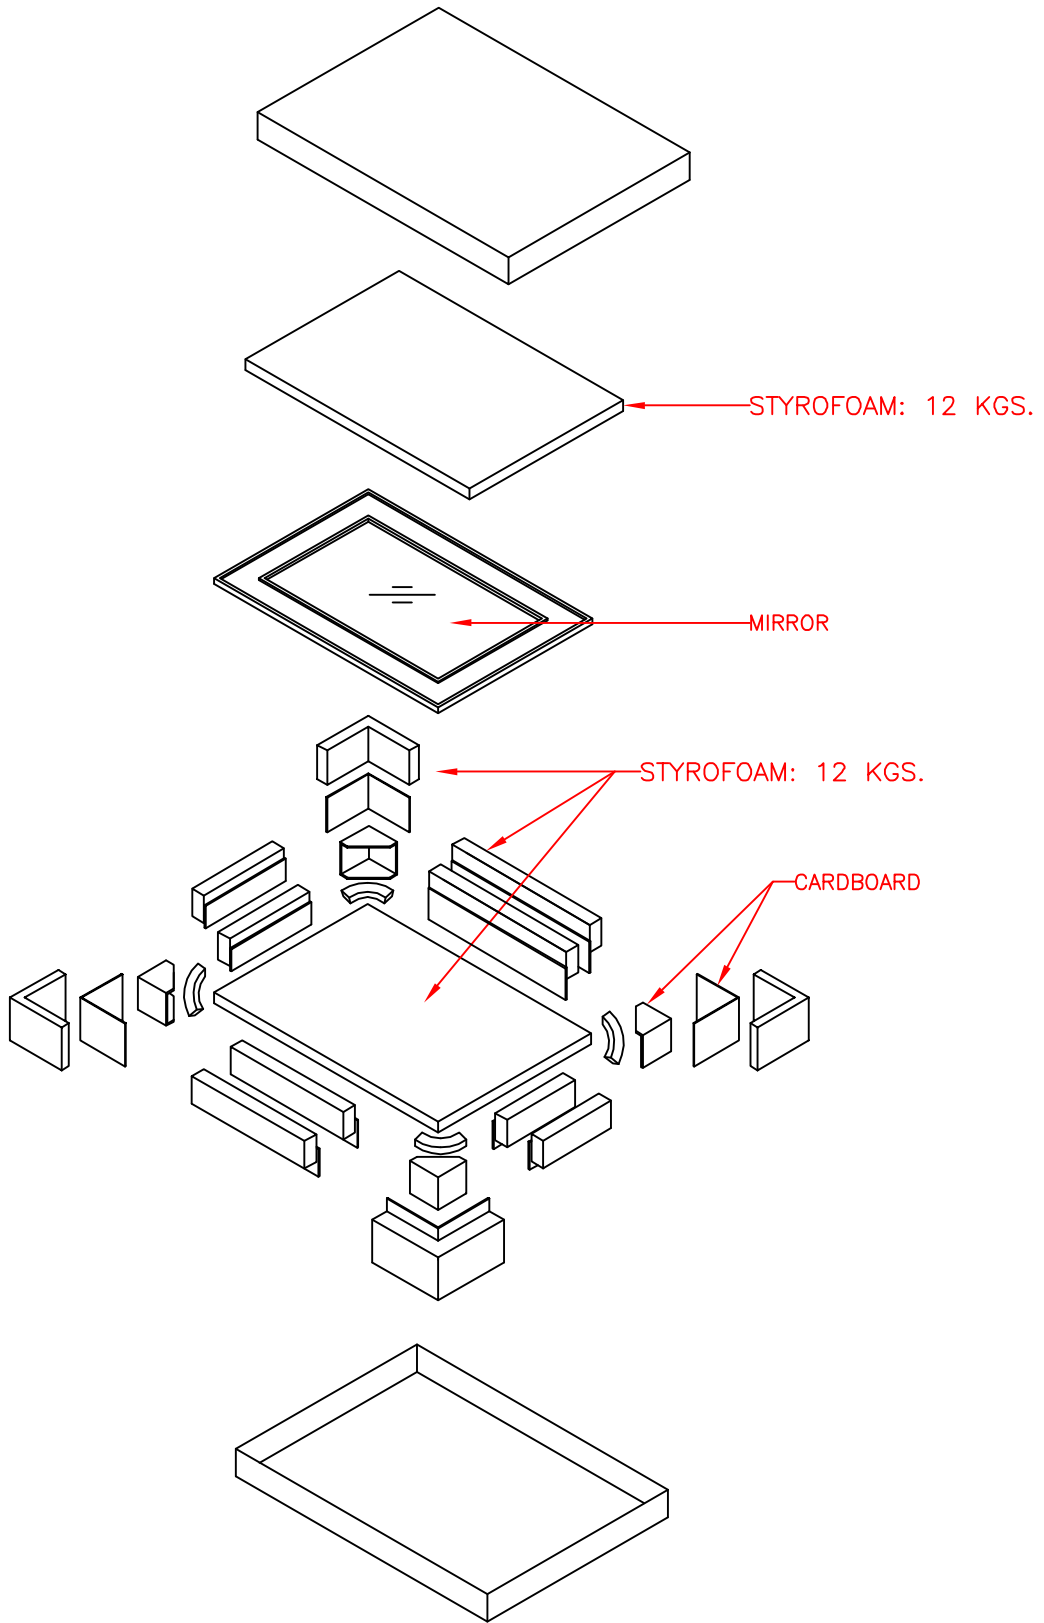

MODEL: 60095

PACKING DIAGRAM

* THIS MIRROR CAN BE MOUNTED VERTICALLY OR HORIZONTALLY.

ASSEMBLY INSTRUCTIONS

READ AND SAVE THESE INSTRUCTIONS

UNPACK THE MIRROR

YOU SHOULD HAVE RECEIVED A MIRROR IN THE PACKAGE, TO PROTECT THE FINISH, PLACE THE MIRROR ON A SOFT SURFACE.

MOUNT THE MIRROR

1. INSTALL WALL ANCHORS IN WALL AND HANG MIRROR SECURELY ON BRACKETS.

NOTE:

* THIS MIRROR CAN BE MOUNTED VERTICALLY OR HORIZONTALLY.

** HARDWARE NOT INCLUDED. CONTACT YOUR LOCAL HARDWARE PROFESSIONAL TO CHOOSE AN ATTACHMENT MECHANISM APPROPRIATE FOR YOUR WALL.