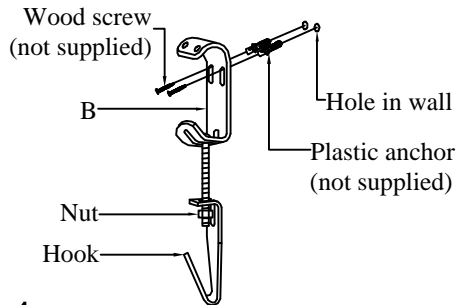

# Installation instructions

**1.** This mirror can be mounted vertically or horizontally. Measure the distance between the brackets that will be used to hang the mirror.

**2.** Place mirror hangers (B) on the wall in desired location, mark spots on the wall.

If fastening the mirror hangers to studs, please see below:

**3A.** Secure (2) mirror hangers (B) to wall with (4) supplied nails (C).

If fastening the mirror hangers to drywall, please see below:

**3B.** Drill pilot holes on the marked spots and insert (4) plastic anchors (not supplied).

**3C.** Secure (2) mirror hangers (B) to wall with (4) wood screws (not supplied).

**4.** Hang mirror (A) to wall by attaching the hooks to brackets on back of the mirror.

**5.** Adjust the nuts on the mirror hangers (B) to make sure the mirror (A) is level.