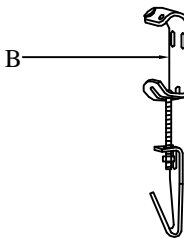

You should have received the following parts in the package.  
Please ensure that all parts are accounted for.

A Mirror	B Mirror Hanger	C Nail
		
Replacement part: MHOOK		
1 PC	2 SETS	4 PC

**SUGGESTED TOOLS (NOT SUPPLIED)**

Level

Pencil

Hammer

Drill

Phillips  
Screwdriver

# Installation instructions

**1.** This mirror can be mounted vertically or horizontally. Measure the distance between the brackets that will be used to hang the mirror.

**2.** Place mirror hangers (B) on the wall in desired location, mark spots on the wall.