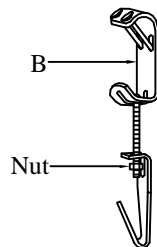

# Installation instructions

**1.** This mirror can be mounted vertically or horizontally. Measure the distance between the brackets that will be used to hang the mirror.

**2.** Place mirror hangers (B) on the wall in desired location, mark spots on the wall.

If fastening the mirror hangers to studs, please see below:

**3A.** Secure (2) mirror hangers (B) to wall with (4) supplied nails (C).

If fastening the mirror hangers to drywall, please see below:

**3B.** Drill pilot holes on the marked spots and insert (4) plastic anchors (not supplied).

**3C.** Secure (2) mirror hangers (B) to wall with (4) wood screws (not supplied).

**4.** Hang mirror (A) to wall by attaching the hooks to brackets on back of the mirror.

**5.** Adjust the nuts on the mirror hangers (B) to make sure the mirror (A) is level.