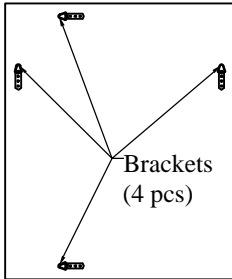

Installation instructions

1. This mirror can be mounted vertically or horizontally. Measure the distance between the brackets that will be used to hang the mirror.