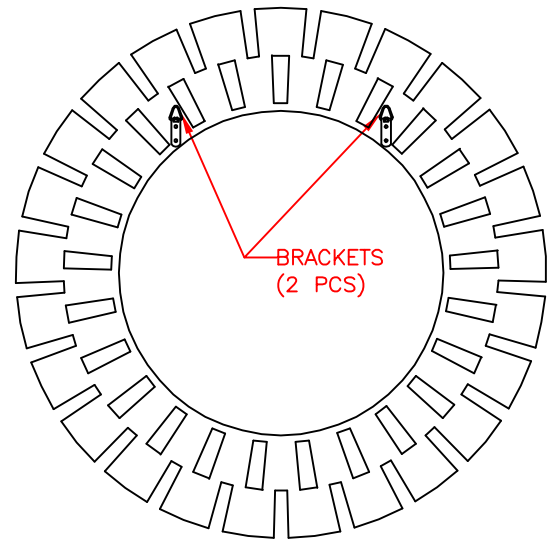

FRONT VIEW:

BACK VIEW:

PRODUCT SPECIFICATIONS

OVERALL ASSEMBLED DIMENSIONS

HEIGHT: 91.4 CM (36"), WIDTH: 91.4 CM (36"), EXTENSION: 3.5 CM (1-3/8").

FRAME: PAINTED PU FRAME (SILVER FINISH), 91.4 CM (36") WIDTH x 91.4 CM (36") HEIGHT. (2) BRACKETS INSTALLED ON BACK OF FRAME.

MIRROR: BEVELED SILVER BACKED GLASS MIRROR, 2.5 CM (1") BEVEL, 61 CM (24") DIA. x 4 MM THICKNESS.

LABELS: MANUFACTURING DATE, MODEL # AND COUNTRY OF ORIGIN LABEL PROVIDED ON BACK OF FRAME.

PACKAGING AND SHIPPING DETAILS

THE MIRROR IS ASSEMBLED FOR SHIPPING. THE MIRROR IS CAREFULLY WRAPPED IN A PLASTIC BAG AND PLACED SECURELY IN THE INNER PACKING SO IT CAN NOT MOVE AROUND DURING SHIPPING.

THE CARTON IS MADE OF DOUBLE WALL, CORRUGATED CARDBOARD "A MA A". BROWN IN COLOR. THE INNER PACKING IS DIE-CUT CARDBOARD OR STYROFOAM TO PROTECT AND SECURE THE MIRROR AND MUST PASS THE FEDEX AND ISTA-3A DROP TEST REQUIREMENTS.

EACH CARTON SHALL BE PRINTED WITH A LINE DRAWING AND THE KENROY HOME NAME AND LOGO, MODEL NUMBER, EACH CARTON SHALL BE PROVIDED A UPC LABEL. THE UPC BAR CODE AS FOLLOWS: 053392047788.

OTHER DETAILS

MODEL 60019 INSTRUCTIONS NEED TO BE PACKED WITH EACH MIRROR. INSTRUCTIONS MUST BE PRINTED CLEARLY ON QUALITY PAPER.